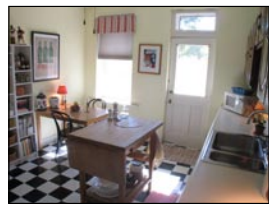

www.4814Terrace.com

Imagine a world where a buyer could find 4 full bedrooms, 2 full baths (one on each level) & over 1,880 sq ft for under \$150,000... Prepare yourself -- you've arrived at 4814 Terrace Avenue! In this 2+ story Princeton Heights home, you'll find not only huge rooms, lots of space & great architectural features like **hardwood floors**, entry foyer, wainscoting, **french doors (x2)**, & original corner hutch... But also a fantastic get-away room -- hidden away in the 'turret' of this architecturally-notable home -- with a killer tree-top view.

Escape here to read, paint, or stargaze... Great street presence, **privacy-fenced double lot**, charming landscaping, double decks, newer appliances, numerous closets, 5-panel wood doors, stained glass, **jet soaking tub**, updated windows, 9' ceilings, PVC stack, 1-year home warranty plan... too much to describe. *Value + form + function = HURRY!*

Features of this home:

- 4 bedrooms & 2 full bathrooms
- Approximately 1,880 sq ft of living space with tall ceilings + large rooms
- Hardwood floors in Living/Dining rooms
- All appliances offered as part of the sale, including washer/dryer
- 1-year HSA Home Warranty included
- Architectural features such as double french doors (two sets!), built-in corner display hutch & built-in bookshelves
- Jet Soaking Tub in main level bath
- 5-panel wood doors & vintage hardware
- Privacy-fenced double lot + deck
- Quick walk to Christy Park, dining, shopping & transportation.