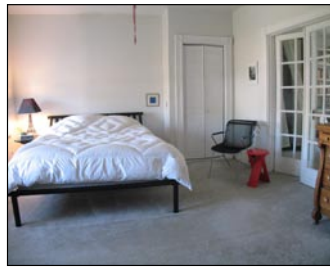

www.4814Terrace.com

Imagine a world where a buyer could find 4 full bedrooms, 2 full baths (one on each level) & over 1,880 sq ft for under \$150,000... Prepare yourself -- you've arrived at 4814 Terrace Avenue! In this 2+ story Princeton Heights home, you'll find not only huge rooms, lots of space & great architectural features like **hardwood floors**, entry foyer, wainscoting, **french doors (x2)**, & original corner hutch... But also a fantastic get-away room -- hidden away in the 'turret' of this architecturally-notable home -- with a killer tree-top view.

Escape here to read, paint, or stargaze... Great street presence, **privacy-fenced double lot**, charming landscaping, double decks, newer appliances, numerous closets, 5-panel wood doors, stained glass, **jet soaking tub**, updated windows, 9' ceilings, PVC stack, 1-year home warranty plan... too much to describe. *Value + form + function = HURRY!*

Features of this home:

- 4 bedrooms & 2 full bathrooms
- Approximately 1,880 sq ft of living space with tall ceilings + large rooms
- Hardwood floors in Living/Dining rooms
- All appliances offered as part of the sale, including washer/dryer
- 1-year HSA Home Warranty included
- Architectural features such as double french doors (two sets!), built-in corner display hutch & built-in bookshelves
- Jet Soaking Tub in main level bath
- 5-panel wood doors & vintage hardware
- Privacy-fenced double lot + deck
- Quick walk to Christy Park, dining, shopping & transportation.