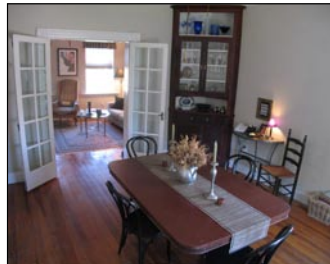

www.4814Terrace.com

Imagine a world where a buyer could find 4 full bedrooms, 2 full baths (one on each level) & over 1,880 sq ft for under \$150,000... Prepare yourself -- you've arrived at 4814 Terrace Avenue! In this 2+ story Princeton Heights home, you'll find not only huge rooms, lots of space & great architectural features like **hardwood floors**, entry foyer, wainscoting, **french doors (x2)**, & original corner hutch... But also a fantastic get-away room -- hidden away in the 'turret' of this architecturally-notable home -- with a killer tree-top view.

Escape here to read, paint, or stargaze... Great street presence, **privacy-fenced double lot**, charming landscaping, double decks, newer appliances, numerous closets, 5-panel wood doors, stained glass, **jet soaking tub**, updated windows, 9' ceilings, PVC stack, 1-year home warranty plan... too much to describe. *Value + form + function = HURRY!*

Features of this home:

- 4 bedrooms & 2 full bathrooms
- Approximately 1,880 sq ft of living space with tall ceilings + large rooms
- Hardwood floors in Living/Dining rooms
- All appliances offered as part of the sale, including washer/dryer
- 1-year HSA Home Warranty included
- Architectural features such as double french doors (two sets!), built-in corner display hutch & built-in bookshelves
- Jet Soaking Tub in main level bath
- 5-panel wood doors & vintage hardware
- Privacy-fenced double lot + deck
- Quick walk to Christy Park, dining, shopping & transportation.